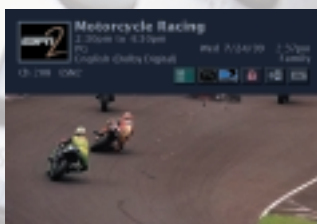

Easy-To-Navigate  
On-Screen  
DIRECTV Menu System  
Optional antenna dish required  
to receive DIRECTV® programming.  
(Dish and programming sold  
separately).

**SurfGuide™**  
The SurfGuide System brings up seven channels of programs at a time. Surf up and down the guide, viewing the current 30-minute or up to a two-hour time window of programming. You'll never miss out on any of the action of your current show, because it stays active in the background while you explore other channels.